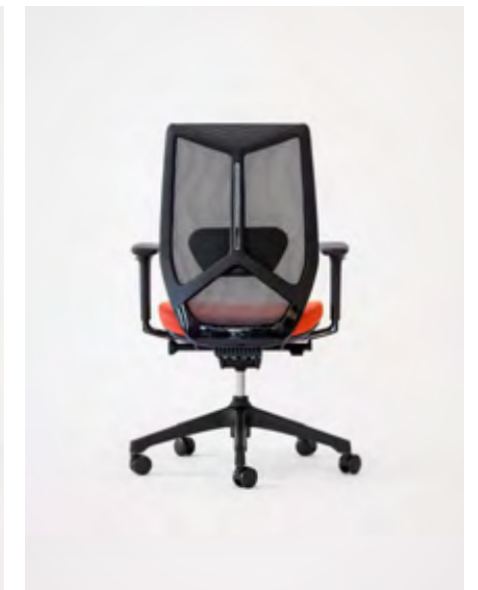

## Task Seating

- Greenguard Gold certified
- BIFMA certified
- Height adjustable 3D padded armrests
- Mesh elastomeric back
- Adjustable Y-column lumbar support
- 5-star plastic based with casters
- Synchronous mechanism with 4-lock position, side knob for tilting tension adjustments
- Seat slider
- Pneumatic lift

## Color Options

■ ■ ■ ■ ■  
 Frame: Black | Mesh: Black | Cushion: Orange

■ ■ ■ ■ ■  
 Frame: Black | Mesh: Grey | Cushion: Grey

■ ■ ■ ■ ■  
 Frame: Black | Mesh: Black | Cushion: Black

## Dimensions

Height: 39" – 42"  
 Width: 26" – 28"  
 Seat Height Range: 17" – 19.5"  
 Seat Depth: 18.5"  
 Seat Width: 20"  
 Seat Slider range: 2"  
 Arm Height: 10.5" – 13"  
 Armrest range: 2"  
 Range of Motion: 130°

**Ignite** | Elevating the seating standards, Ignite delivers striking style and extreme functionality. Adjusting tension is effortless with a back tilt lock and tension adjuster. A chrome-plated detail expands the length of the center Y-column, while the lumbar support provides focus for the user.